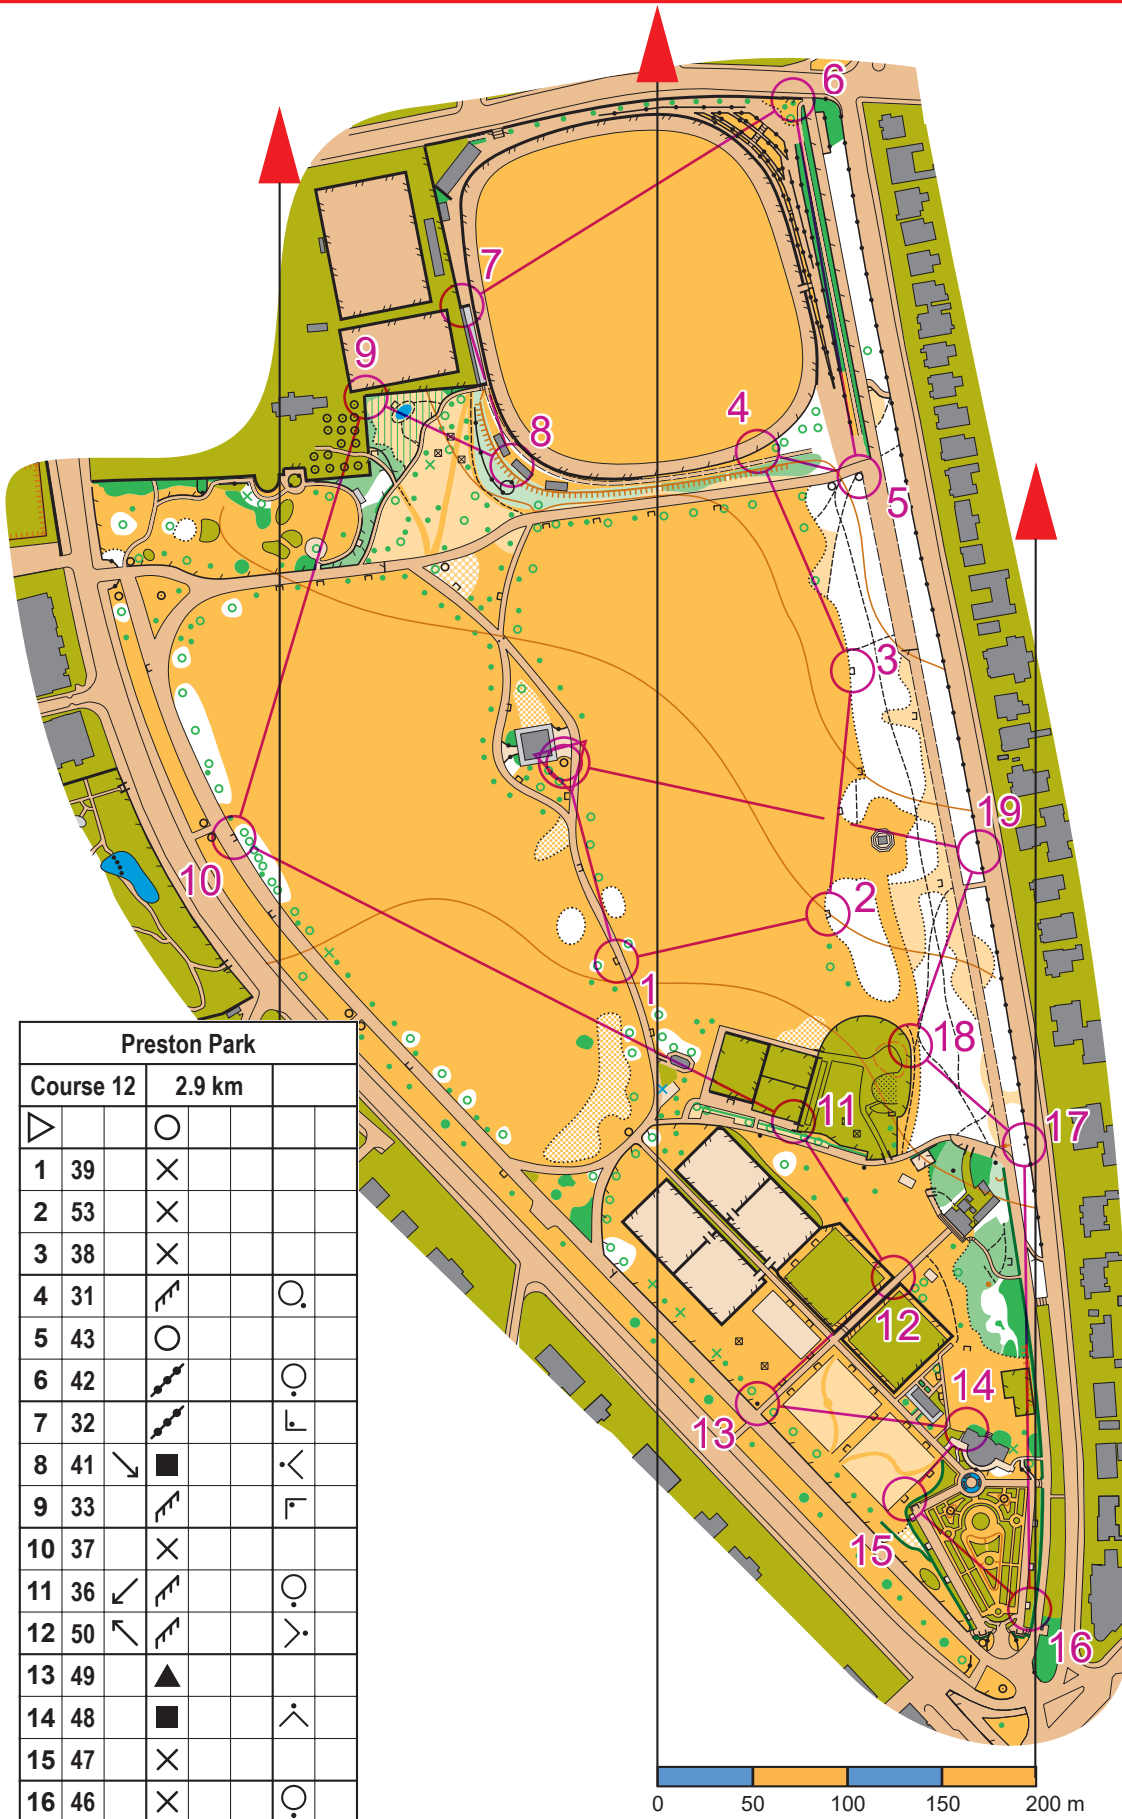

Preston Park, Brighton Scale 1:4,000

Park Orienteering

Legend

- Woodland
- Woodland (slow)
- Vegetation (dense)
- Buildings
- Canopy
- Open land
- Roads
- Paved areas
- Private - no entry
- Fence
- High fence
- Wall
- High wall
- Hedge
- Vegetation boundary
- Earth bank
- Large tree
- Bush or small tree
- Bench
- Table
- Rock
- Post or bin
- Large plant pot

- Start
- Control
- Finish
- Order no.

Cartography: Robert Lines
 Alexander Lines
 robert@lines.org.uk 07733 301608

Junior Orienteering: Southdowns Orienteers
www.southdowns-orienteers.org.uk

Preston Park				
Course 12	2.9 km			
1	39			
2	53			
3	38			
4	31			
5	43			
6	42			
7	32			
8	41			
9	33			
10	37			
11	36			
12	50			
13	49			
14	48			
15	47			
16	46			
17	52			
18	55			
19	44			
	220 m			

0 50 100 150 200 m